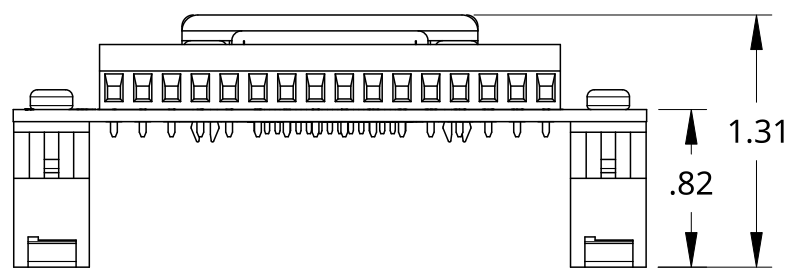

B

B

A

A

 SCHMALZTECH		TITLE ST-DB15-F-R-DIN			
		DESCRIPTION DB15 FEMALE BREAKOUT BOARD W/ DIN CLIPS			
PHONE: (844) 399-9213	EMAIL: sales@schmalztech.com	WEB: www.schmalztech.com	SIZE A	DWG. NO. ST-DB15-F-R-DIN	REV. 0
UNITS INCH	DATE 02/28/2025	SHEET 1 of 1			