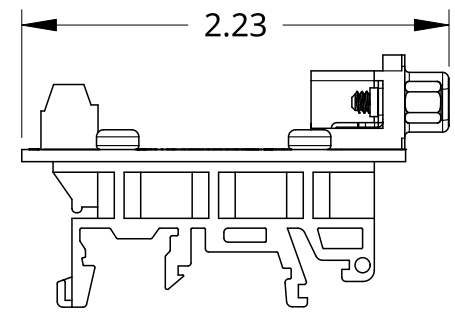

B

B

A

A

 SCHMALZTECH		TITLE ST-DB15-F-R-DIN			
		DESCRIPTION DB15 FEMALE BREAKOUT BOARD W/ DIN CLIPS			
PHONE: (844) 399-9213	EMAIL: sales@schmalztech.com	WEB: www.schmalztech.com	SIZE A	DWG. NO. ST-DB15-F-R-DIN	REV. 0
UNITS INCH	DATE 02/28/2025	SHEET 1 of 1			