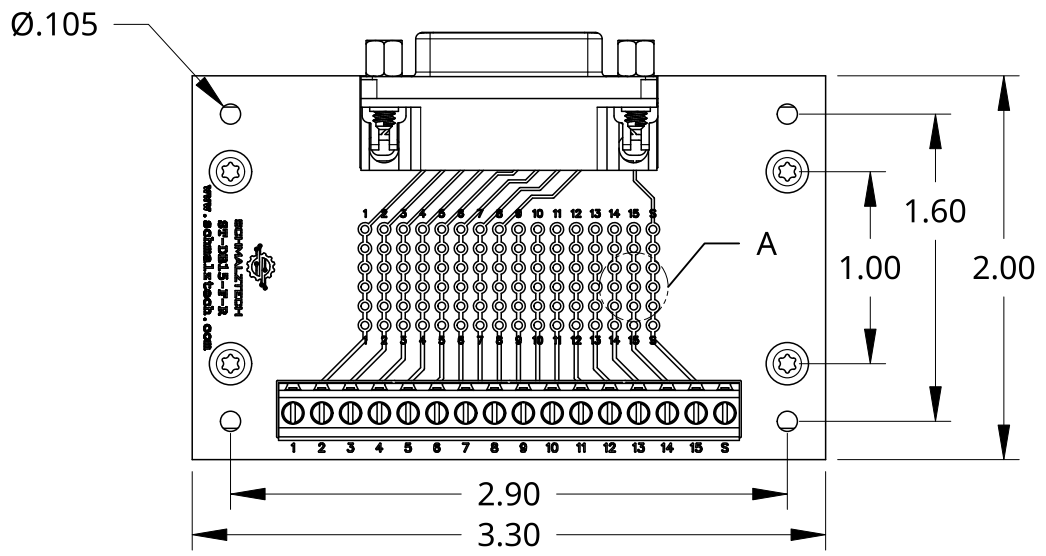

4

3

2

1

D

D

C

C

B

B

A

A

 SCHMALZTECH		TITLE ST-DB15-F-R-DIN			
		DESCRIPTION DB15 FEMALE BREAKOUT BOARD W/ DIN CLIPS			
PHONE: (844) 399-9213	EMAIL: sales@schmalztech.com	WEB: www.schmalztech.com	SIZE A	DWG. NO. ST-DB15-F-R-DIN	REV. 0
UNITS INCH	DATE 02/28/2025	SHEET 1 of 1			