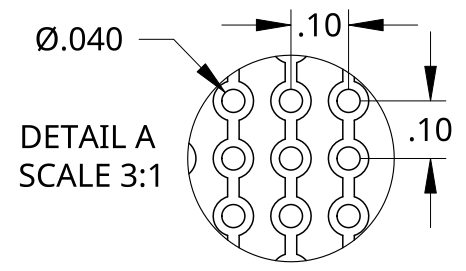

B

B

A

A

 SCHMALZTECH		TITLE ST-DB15-F-R-DIN			
		DESCRIPTION DB15 FEMALE BREAKOUT BOARD W/ DIN CLIPS			
PHONE: (844) 399-9213	EMAIL: sales@schmalztech.com	WEB: www.schmalztech.com	SIZE A	DWG. NO. ST-DB15-F-R-DIN	REV. 0
UNITS INCH	DATE 02/28/2025	SHEET 1 of 1			