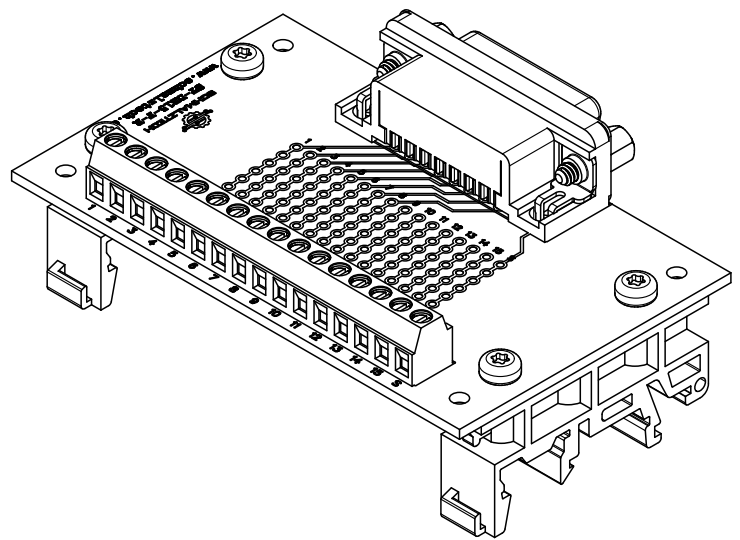

4

3

2

1

D

D

C

C

B

B

A

A

 SCHMALZTECH		TITLE ST-DB15-F-R-DIN			
		DESCRIPTION DB15 FEMALE BREAKOUT BOARD W/ DIN CLIPS			
PHONE: (844) 399-9213	EMAIL: sales@schmalztech.com	WEB: www.schmalztech.com	SIZE A	DWG. NO. ST-DB15-F-R-DIN	REV. 0
UNITS INCH	DATE 02/28/2025	SHEET 1 of 1			