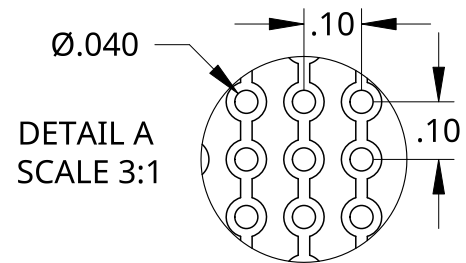

4

3

2

1

D

D

C

C

B

B

A

A

Ø.125

SCHMALZTECH

PHONE: (844) 399-9213
 EMAIL: sales@schmalztech.com
 WEB: www.schmalztech.com

TITLE			
ST-DB15-M-R-FT			
DESCRIPTION			
DB15 MALE BREAKOUT BOARD W/ FEET			
SIZE	DWG. NO.	REV.	
A	ST-DB15-M-R-FT	0	
UNITS	DATE	SHEET	
INCH	02/28/2025	1 of 1	