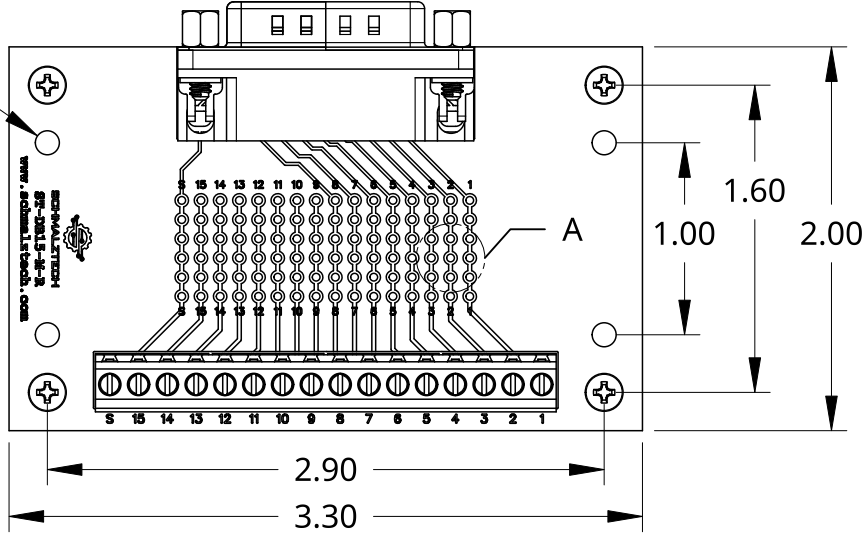

4

3

2

1

D

D

C

C

B

B

A

A

Ø.125

SCHMALZTECH

PHONE: (844) 399-9213
 EMAIL: sales@schmalztech.com
 WEB: www.schmalztech.com

TITLE			
ST-DB15-M-R-FT			
DESCRIPTION			
DB15 MALE BREAKOUT BOARD W/ FEET			
SIZE	DWG. NO.	REV.	
A	ST-DB15-M-R-FT	0	
UNITS	DATE	SHEET	
INCH	02/28/2025	1 of 1	