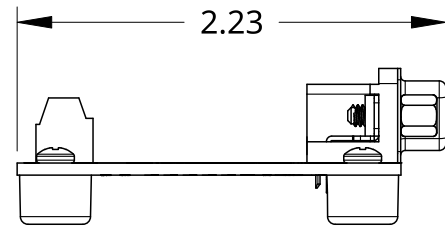

B

B

A

A

Ø.125

SCHMALZTECH

PHONE: (844) 399-9213
 EMAIL: sales@schmalztech.com
 WEB: www.schmalztech.com

TITLE			
ST-DB15-M-R-FT			
DESCRIPTION			
DB15 MALE BREAKOUT BOARD W/ FEET			
SIZE	DWG. NO.	REV.	
A	ST-DB15-M-R-FT	0	
UNITS	DATE	SHEET	
INCH	02/28/2025	1 of 1	