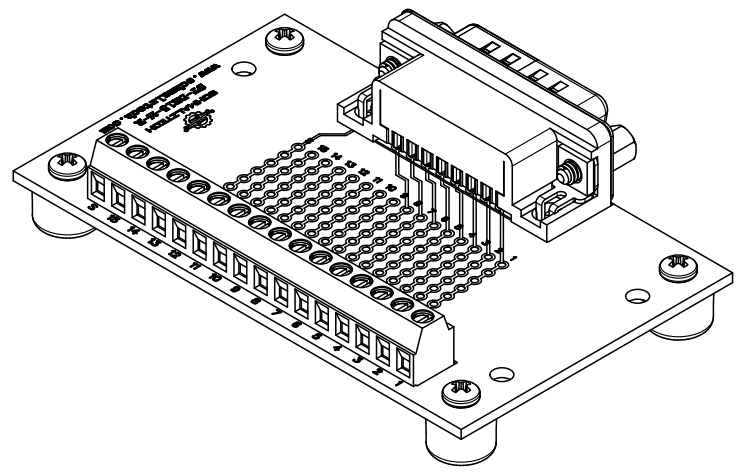

4

3

2

1

D

D

C

C

B

B

A

A

Ø.125

SCHMALZTECH

PHONE: (844) 399-9213
 EMAIL: sales@schmalztech.com
 WEB: www.schmalztech.com

TITLE			
ST-DB15-M-R-FT			
DESCRIPTION			
DB15 MALE BREAKOUT BOARD W/ FEET			
SIZE	DWG. NO.	REV.	
A	ST-DB15-M-R-FT	0	
UNITS	DATE	SHEET	
INCH	02/28/2025	1 of 1	