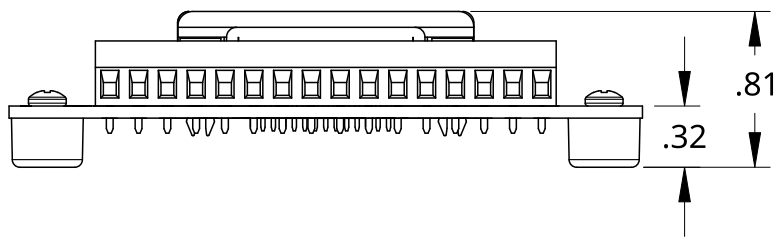

B

B

A

A

Ø.125

SCHMALZTECH

PHONE: (844) 399-9213
 EMAIL: sales@schmalztech.com
 WEB: www.schmalztech.com

TITLE			
ST-DB15-M-R-FT			
DESCRIPTION			
DB15 MALE BREAKOUT BOARD W/ FEET			
SIZE	DWG. NO.	REV.	
A	ST-DB15-M-R-FT	0	
UNITS	DATE	SHEET	
INCH	02/28/2025	1 of 1	