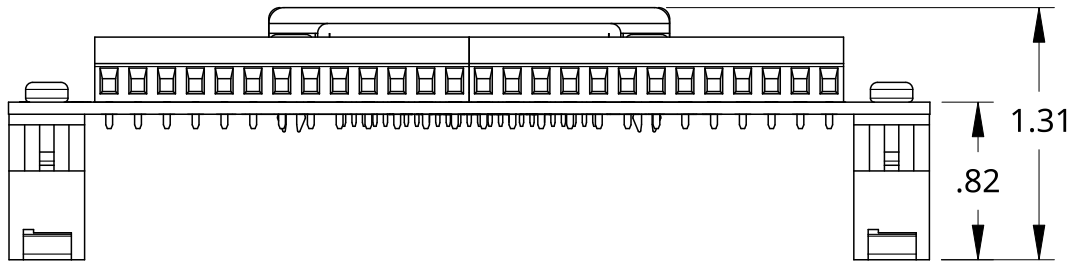

4 3 2 1

D

C

B

A

SCHMALZTECH

PHONE: (844) 399-9213
 EMAIL: sales@schmalztech.com
 WEB: www.schmalztech.com

TITLE ST-DB25-F-R-DIN			
DESCRIPTION DB25 FEMALE BREAKOUT BOARD W/ DIN CLIPS			
SIZE A	DWG NO. ST-DB25-F-R-DIN	REV. 0	
UNITS INCH	DATE 12/13/2024	SHEET 1 of 1	