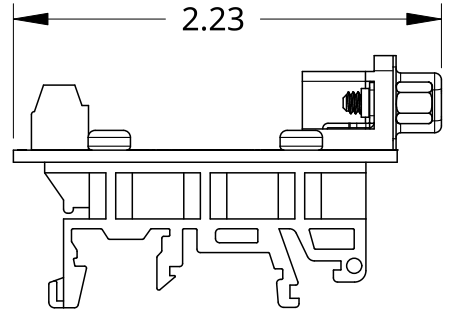

4 3 2 1

D

C

B

A

SCHMALZTECH

PHONE: (844) 399-9213
 EMAIL: sales@schmalztech.com
 WEB: www.schmalztech.com

TITLE ST-DB25-F-R-DIN			
DESCRIPTION DB25 FEMALE BREAKOUT BOARD W/ DIN CLIPS			
SIZE A	DWG NO. ST-DB25-F-R-DIN	REV. 0	
UNITS INCH	DATE 12/13/2024	SHEET 1 of 1	