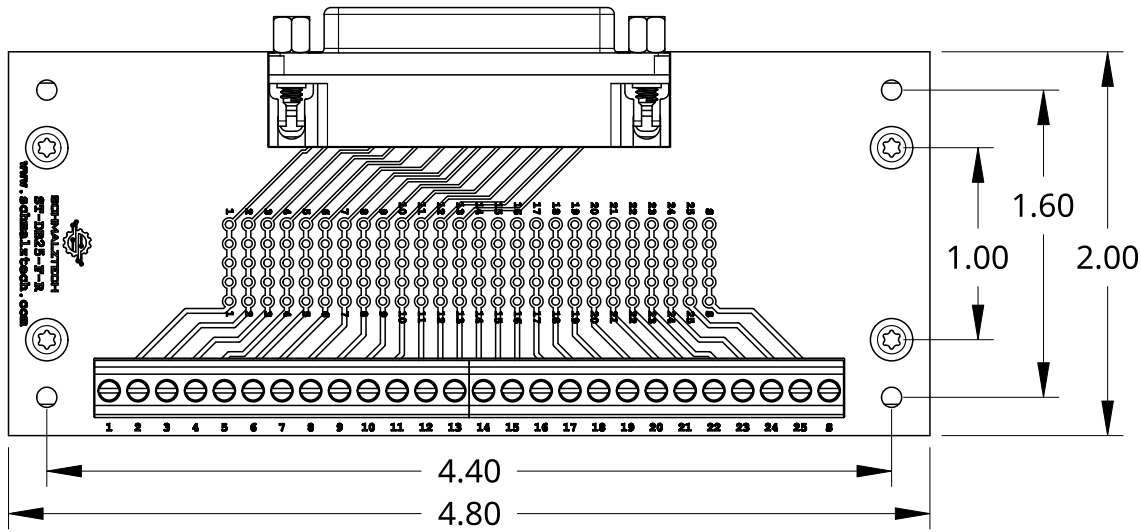

4 3 2 1

D

C

B

A

SCHMALZTECH

PHONE: (844) 399-9213
 EMAIL: sales@schmalztech.com
 WEB: www.schmalztech.com

TITLE ST-DB25-F-R-DIN			
DESCRIPTION DB25 FEMALE BREAKOUT BOARD W/ DIN CLIPS			
SIZE A	DWG NO. ST-DB25-F-R-DIN	REV. 0	
UNITS INCH	DATE 12/13/2024	SHEET 1 of 1	

4 3 2 1