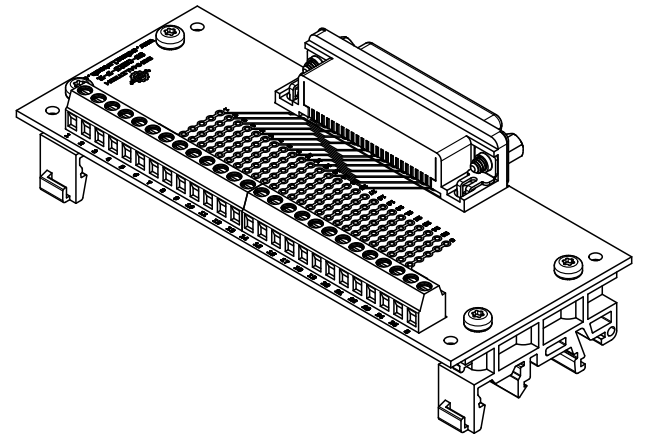

4 3 2 1

D

C

B

A

SCHMALZTECH

PHONE: (844) 399-9213
 EMAIL: sales@schmalztech.com
 WEB: www.schmalztech.com

TITLE ST-DB25-F-R-DIN			
DESCRIPTION DB25 FEMALE BREAKOUT BOARD W/ DIN CLIPS			
SIZE A	DWG NO. ST-DB25-F-R-DIN	REV. 0	
UNITS INCH	DATE 12/13/2024	SHEET 1 of 1	