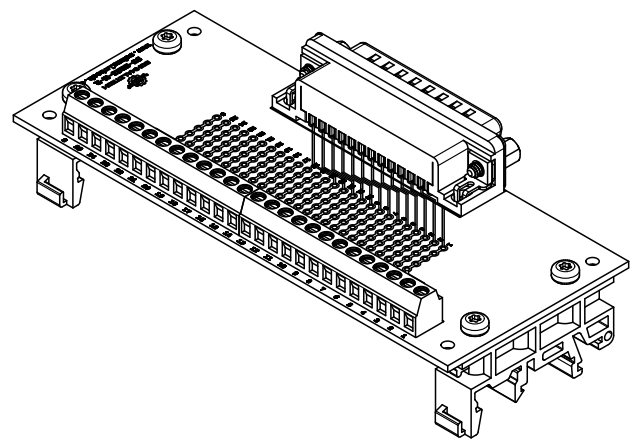

4

3

2

1

D

D

C

C

TITLE			
ST-DB25-M-R-DIN			
DESCRIPTION			
DB25 MALE BREAKOUT BOARD W/ DIN CLIPS			
SIZE	DWG. NO.	REV.	
A	ST-DB25-M-R-DIN	0	
UNITS	DATE	SHEET	
INCH	12/13/2024	1 of 1	

4

3

2

1