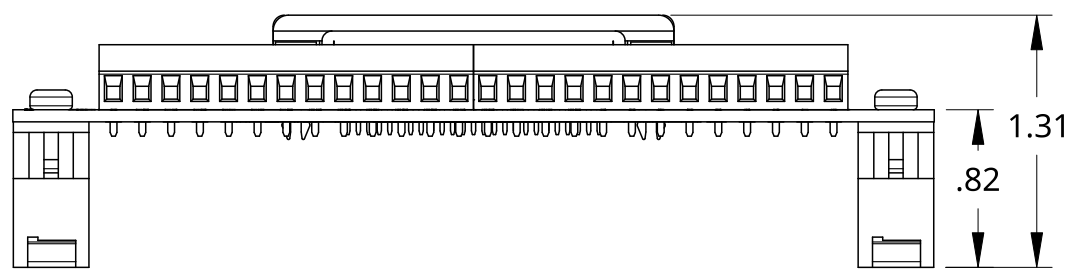

A

A

SCHMALZTECH

PHONE: (844) 399-9213

EMAIL: sales@schmalztech.com

WEB: www.schmalztech.com

TITLE			
ST-DB25-M-R-DIN			
DESCRIPTION			
DB25 MALE BREAKOUT BOARD W/ DIN CLIPS			
SIZE	DWG. NO.	REV.	
A	ST-DB25-M-R-DIN	0	
UNITS	DATE	SHEET	
INCH	12/13/2024	1 of 1	

4

3

2

1