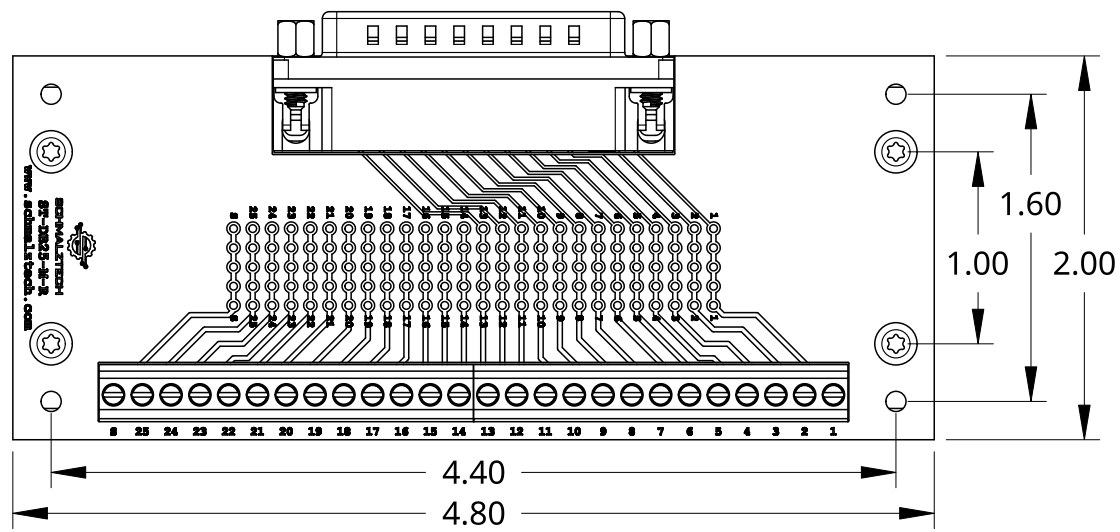

4

3

2

1

D

D

C

C

TITLE			
ST-DB25-M-R-DIN			
DESCRIPTION			
DB25 MALE BREAKOUT BOARD W/ DIN CLIPS			
SIZE	DWG. NO.	REV.	
A	ST-DB25-M-R-DIN	0	
UNITS	DATE	SHEET	
INCH	12/13/2024	1 of 1	

4

3

2

1