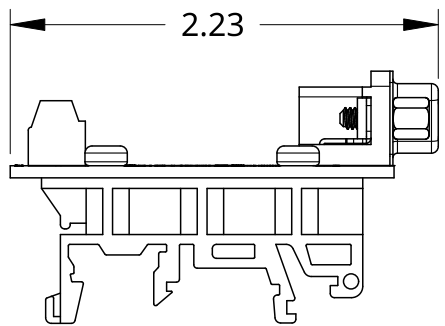

A

A

SCHMALZTECH

PHONE: (844) 399-9213

EMAIL: sales@schmalztech.com

WEB: www.schmalztech.com

TITLE			
ST-DB25-M-R-DIN			
DESCRIPTION			
DB25 MALE BREAKOUT BOARD W/ DIN CLIPS			
SIZE	DWG. NO.	REV.	
A	ST-DB25-M-R-DIN	0	
UNITS	DATE	SHEET	
INCH	12/13/2024	1 of 1	

4

3

2

1