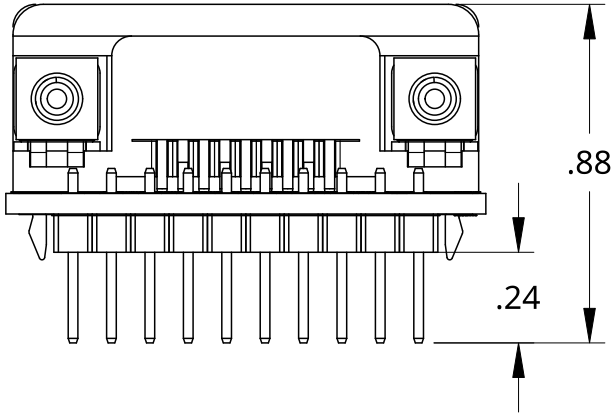

4

3

2

1

D

D

C

C

B

B

A

A

SCHMALZTECH

PHONE: (844) 399-9213
EMAIL: sales@schmalztech.com
WEB: www.schmalztech.com

TITLE			
ST-DB9-F-R-BB			
DESCRIPTION			
DB9 FEMALE BREADBOARD BREAKOUT			
SIZE	DWG NO.	REV.	
A	ST-DB9-F-R-BB	0	
UNITS	DATE	SHEET	1 of 1
INCH	09/25/2024		