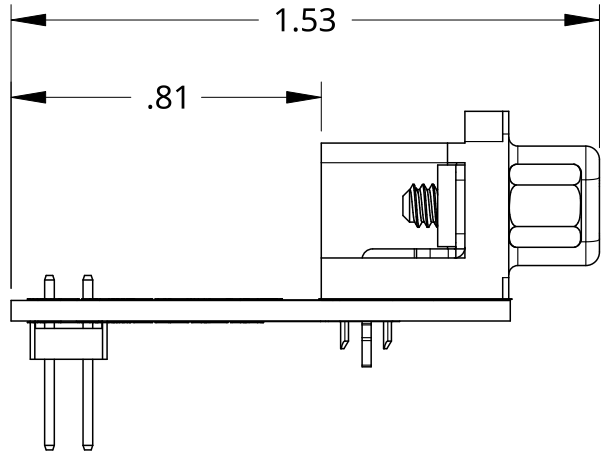

B

B

A

A

SCHMALZTECH

PHONE: (844) 399-9213
EMAIL: sales@schmalztech.com
WEB: www.schmalztech.com

TITLE			
ST-DB9-F-R-BB			
DESCRIPTION			
DB9 FEMALE BREADBOARD BREAKOUT			
SIZE	DWG NO.	REV.	
A	ST-DB9-F-R-BB	0	
UNITS	DATE	SHEET	1 of 1
INCH	09/25/2024		