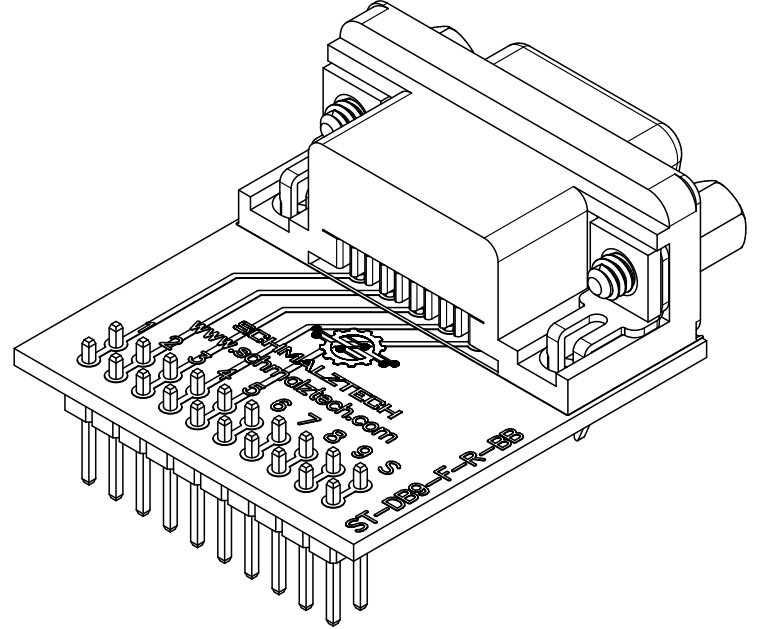

4

3

2

1

D

D

C

C

B

B

A

A

SCHMALZTECH

PHONE: (844) 399-9213
EMAIL: sales@schmalztech.com
WEB: www.schmalztech.com

TITLE			
ST-DB9-F-R-BB			
DESCRIPTION			
DB9 FEMALE BREADBOARD BREAKOUT			
SIZE	DWG NO.	REV.	
A	ST-DB9-F-R-BB	0	
UNITS	DATE	SHEET	1 of 1
INCH	09/25/2024		