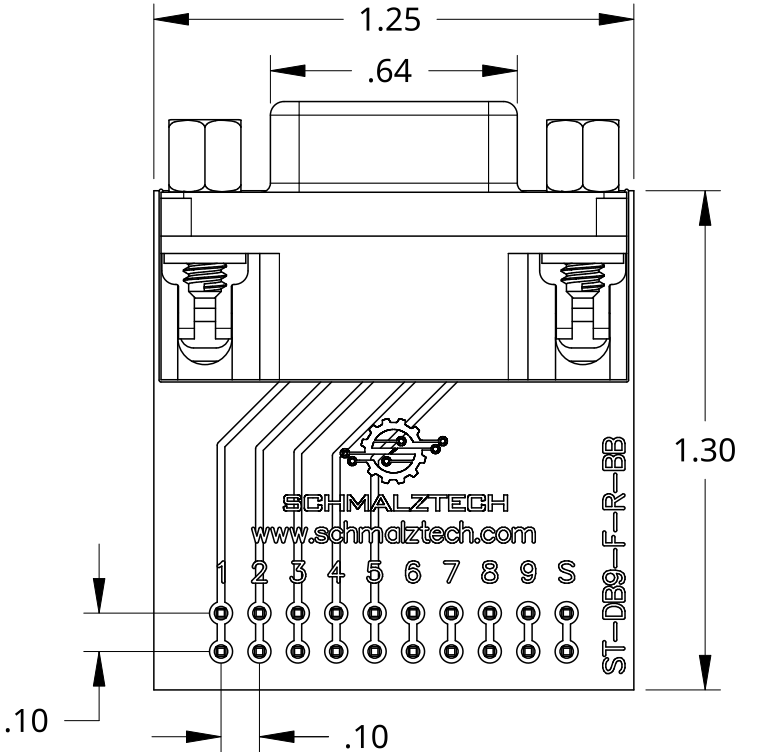

4

3

2

1

D

D

C

C

B

B

A

A

SCHMALZTECH

PHONE: (844) 399-9213
EMAIL: sales@schmalztech.com
WEB: www.schmalztech.com

TITLE			
ST-DB9-F-R-BB			
DESCRIPTION			
DB9 FEMALE BREADBOARD BREAKOUT			
SIZE	DWG NO.	REV.	
A	ST-DB9-F-R-BB	0	
UNITS	DATE	SHEET	1 of 1
INCH	09/25/2024		