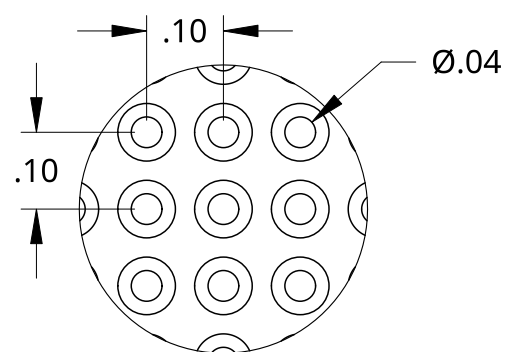

DETAIL A
SCALE 4:1

A

A

SCHMALZTECH

PHONE: (844) 399-9213
EMAIL: sales@schmalztech.com
WEB: www.schmalztech.com

TITLE		ST-PERF-1-6	
DESCRIPTION		1" X 6" PERFBORAD	
SIZE	DWG. NO.	REV.	
A	ST-PERF-1-6	0	
UNITS	DATE	SHEET	
INCH	05/20/2024	1 of 1	

4

3

2

1