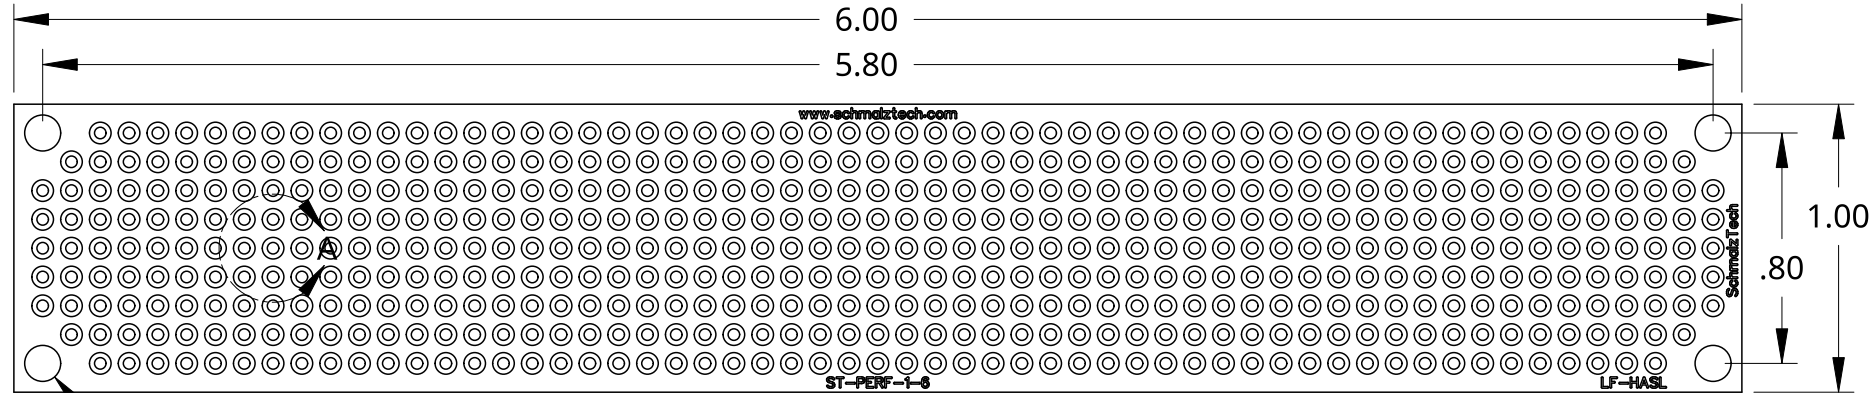

4

3

2

1

D

D

Ø.125

C

TITLE		ST-PERF-1-6	
DESCRIPTION		1" X 6" PERFBORAD	
SIZE	DWG. NO.	REV.	
A	ST-PERF-1-6	0	
UNITS	DATE	SHEET	
INCH	05/20/2024	1 of 1	

4

3

2

1