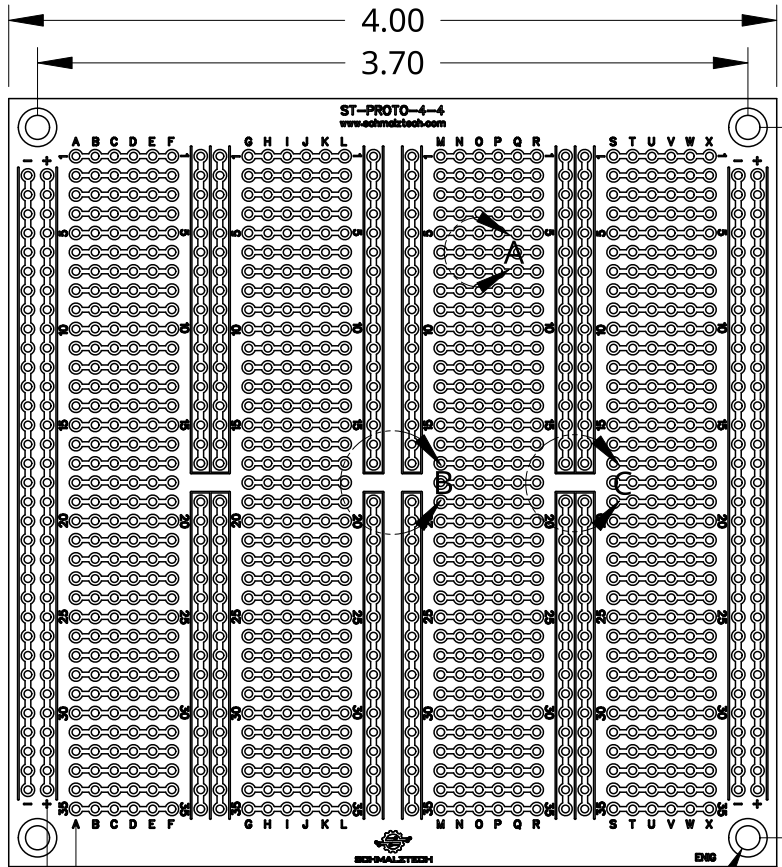

4

3

2

1

D

D

C

C

B

B

A

A

SCHMALZTECH

PHONE: (844) 399-9213
EMAIL: sales@schmalztech.com
WEB: www.schmalztech.com

TITLE ST-PROTO-4-4			
DESCRIPTION 4" X 4" PROTOBOARD			
SIZE A	DWG NO. ST-PROTO-4-4	REV 0	
UNITS INCH	DATE 08/26/2024	SHEET 1 of 1	

4

3

2

1