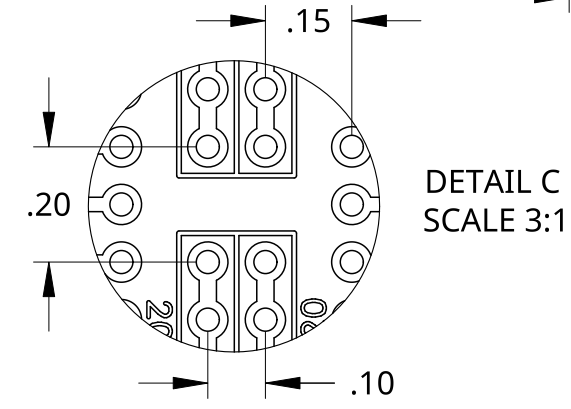

B

B

A

A

SCHMALZTECH

PHONE: (844) 399-9213
EMAIL: sales@schmalztech.com
WEB: www.schmalztech.com

TITLE ST-PROTO-4-4			
DESCRIPTION 4" X 4" PROTOBOARD			
SIZE A	DWG NO. ST-PROTO-4-4	REV 0	
UNITS INCH	DATE 08/26/2024	SHEET 1 of 1	