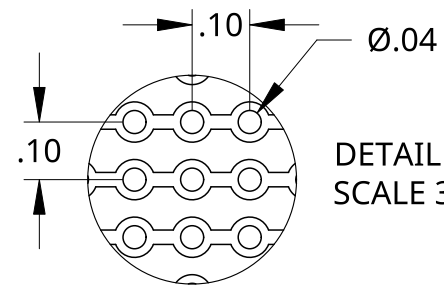

B

B

A

A

SCHMALZTECH

PHONE: (844) 399-9213
EMAIL: sales@schmalztech.com
WEB: www.schmalztech.com

TITLE ST-PROTO-4-4			
DESCRIPTION 4" X 4" PROTOBOARD			
SIZE A	DWG NO. ST-PROTO-4-4	REV 0	
UNITS INCH	DATE 08/26/2024	SHEET 1 of 1	