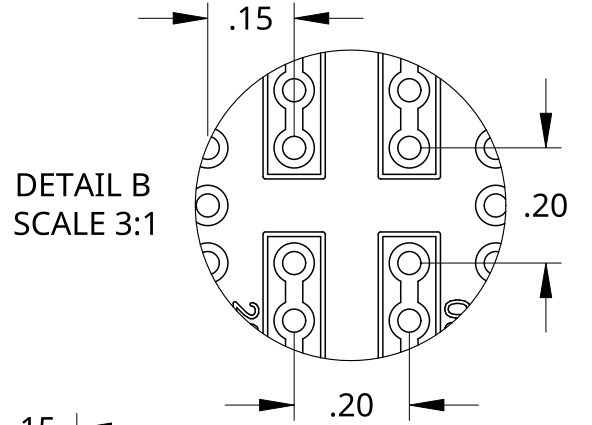

B

B

A

A

SCHMALZTECH

PHONE: (844) 399-9213
EMAIL: sales@schmalztech.com
WEB: www.schmalztech.com

TITLE ST-PROTO-4-4			
DESCRIPTION 4" X 4" PROTOBOARD			
SIZE A	DWG NO. ST-PROTO-4-4	REV 0	
UNITS INCH	DATE 08/26/2024	SHEET 1 of 1	