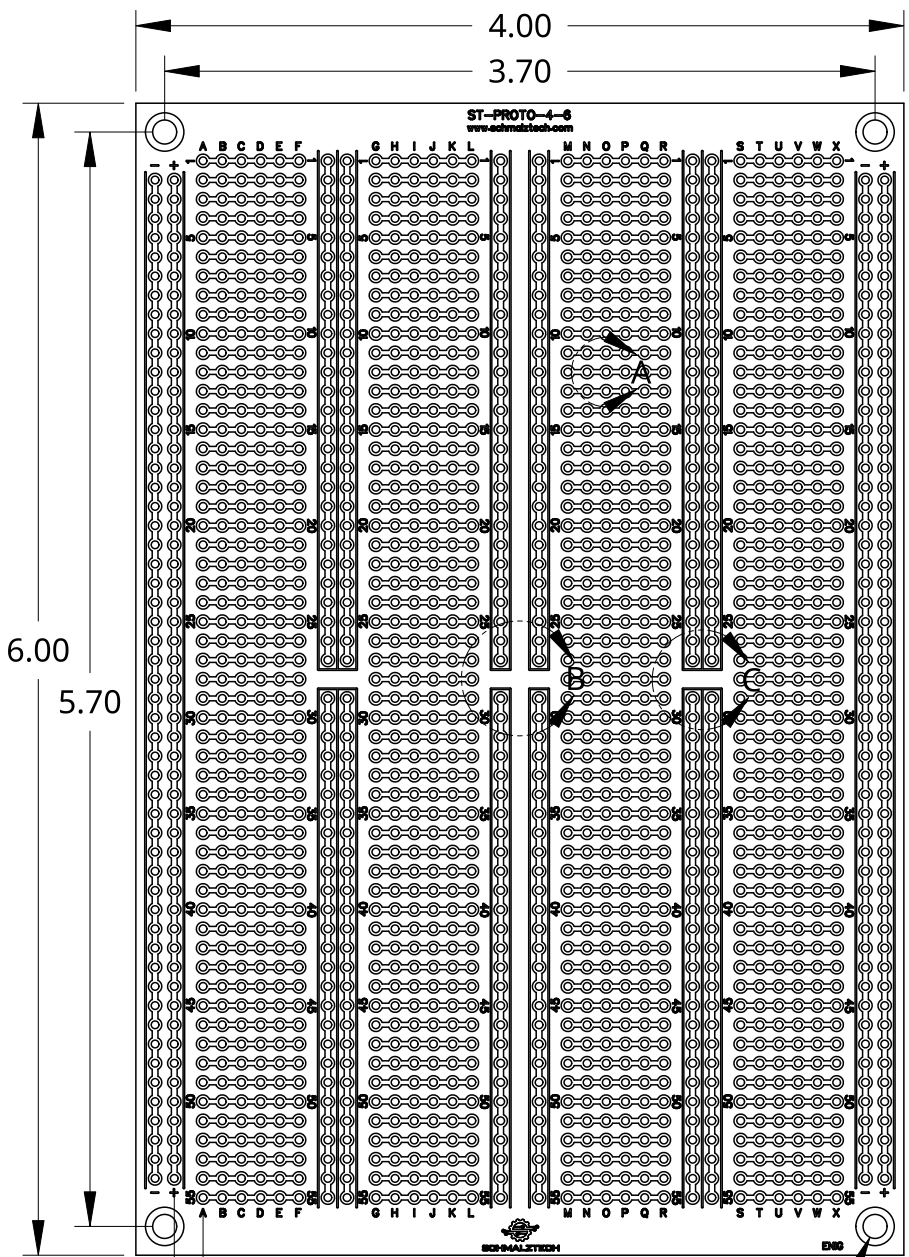

4

3

2

1

D

D

C

C

B

B

A

A

SCHMALZTECH

PHONE: (844) 399-9213
EMAIL: sales@schmalztech.com
WEB: www.schmalztech.com

TITLE			
ST-PROTO-4-6			
DESCRIPTION			
4" X 6" PROTOBOARD			
SIZE	DWG NO.	REV.	
A	ST-PROTO-4-6	0	
UNITS	DATE	SHEET	1 of 1
INCH	08/26/2024		