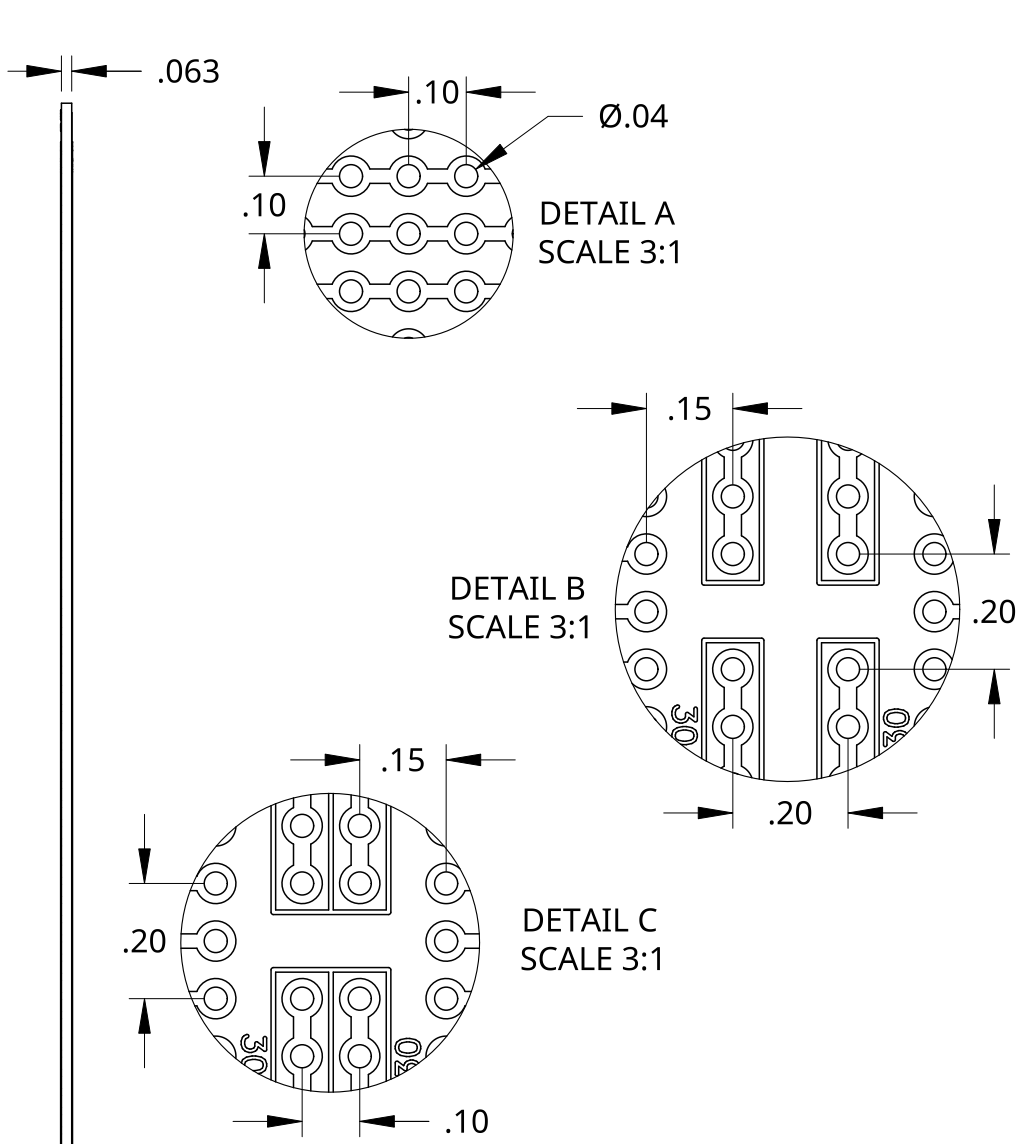

4

3

2

1

D

D

C

C

B

B

A

A

SCHMALZTECH

PHONE: (844) 399-9213
EMAIL: sales@schmalztech.com
WEB: www.schmalztech.com

TITLE			
ST-PROTO-4-6			
DESCRIPTION			
4" X 6" PROTOBOARD			
SIZE	DWG NO.	REV.	
A	ST-PROTO-4-6	0	
UNITS	DATE	SHEET	1 of 1
INCH	08/26/2024		