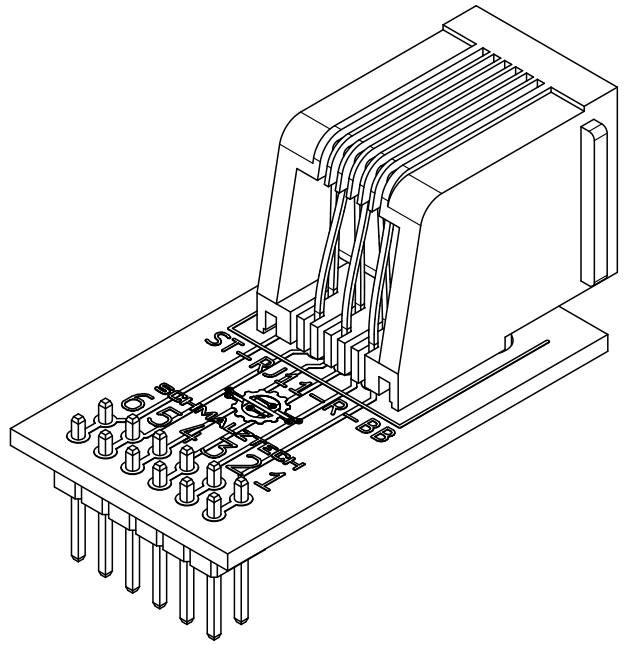

B

B

A

A

 <b>SCHMALZTECH</b>		TITLE		ST-RJ11-R-BB	
		DESCRIPTION		RJ11 BREADBOARD BREAKOUT	
PHONE: (844) 399-9213	EMAIL: sales@schmalztech.com	WEB: www.schmalztech.com	SIZE	DWG NO.	REV.
			A	ST-RJ11-R-BB	0
UNITS	DATE	SHEET	1 of 1		
INCH	05/13/2024	1 of 1			