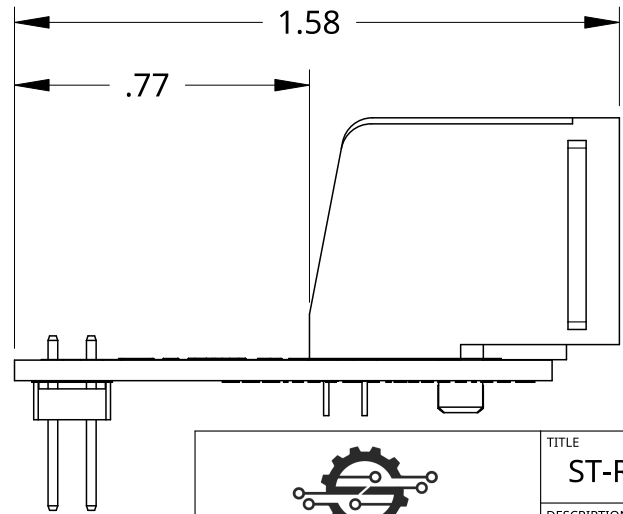

B

B

A

A

 <b>SCHMALZTECH</b>		TITLE		ST-RJ11-R-BB	
		DESCRIPTION		RJ11 BREADBOARD BREAKOUT	
PHONE: (844) 399-9213	EMAIL: sales@schmalztech.com	WEB: www.schmalztech.com	SIZE	DWG NO.	REV.
			A	ST-RJ11-R-BB	0
UNITS	DATE	SHEET	1 of 1		
INCH	05/13/2024	1 of 1			