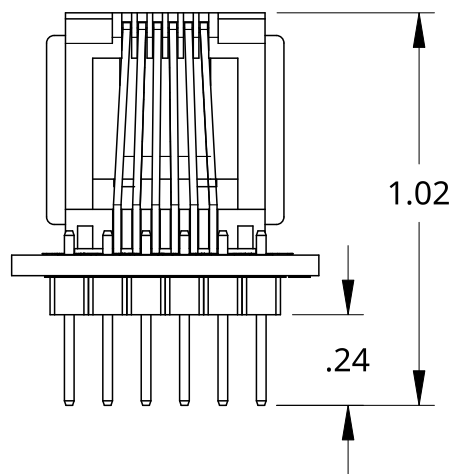

4

3

2

1

D

D

C

C

B

B

A

A

 <b>SCHMALZTECH</b>		TITLE		ST-RJ11-R-BB	
		DESCRIPTION		RJ11 BREADBOARD BREAKOUT	
PHONE: (844) 399-9213	EMAIL: sales@schmalztech.com	WEB: www.schmalztech.com	SIZE	DWG NO.	REV.
			A	ST-RJ11-R-BB	0
UNITS	DATE	SHEET	1 of 1		
INCH	05/13/2024	1 of 1			