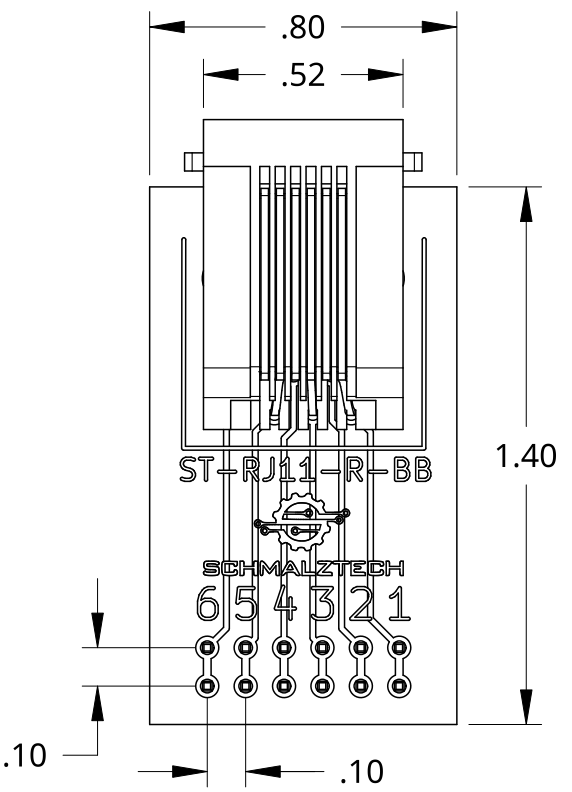

4

3

2

1

D

D

C

C

B

B

A

A

 <b>SCHMALZTECH</b>		TITLE		ST-RJ11-R-BB	
		DESCRIPTION		RJ11 BREADBOARD BREAKOUT	
PHONE: (844) 399-9213	EMAIL: sales@schmalztech.com	WEB: www.schmalztech.com	SIZE	DWG NO.	REV.
			A	ST-RJ11-R-BB	0
UNITS	DATE	SHEET	1 of 1		
INCH	05/13/2024	1 of 1			

4

3

2

1